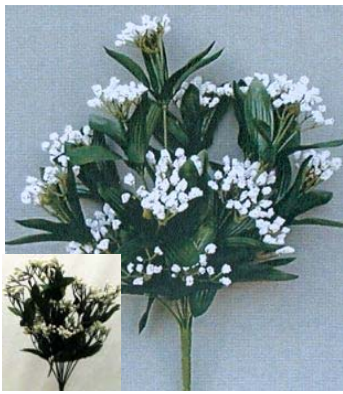

G20 AC128
white ball foam gypso bush x 9
also cream (inset)
G20 AC128CRM
2.79-12 2.99 ea