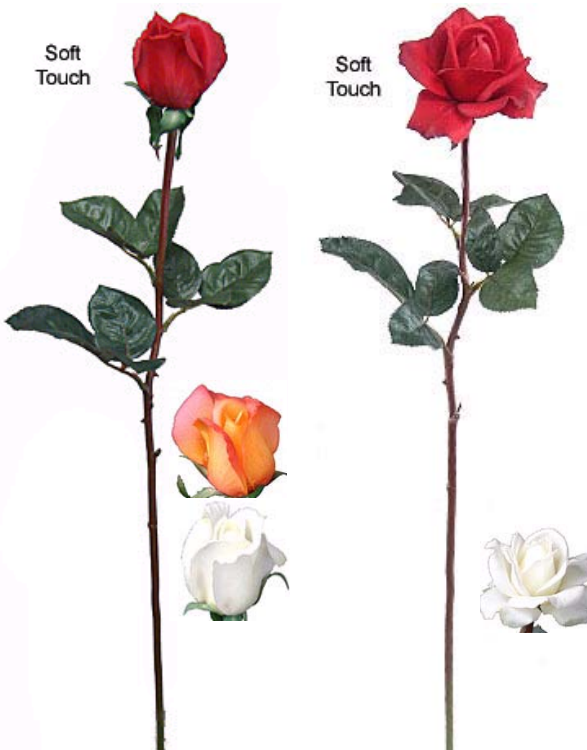

N09 S21221RD
27" Caroline Rose Bud Red
12/box 2.59-24 2.89 ea.
Also Orange, White

N09 S21222RD
27" Caroline Open Rose Red
12/box 3.49-12 3.89 ea.
Also White

N09 S21223WT
27" Lg. Caroline Rose White
12/box 4.79-72 4.99-12 5.69 ea.
Large white only no red not shown