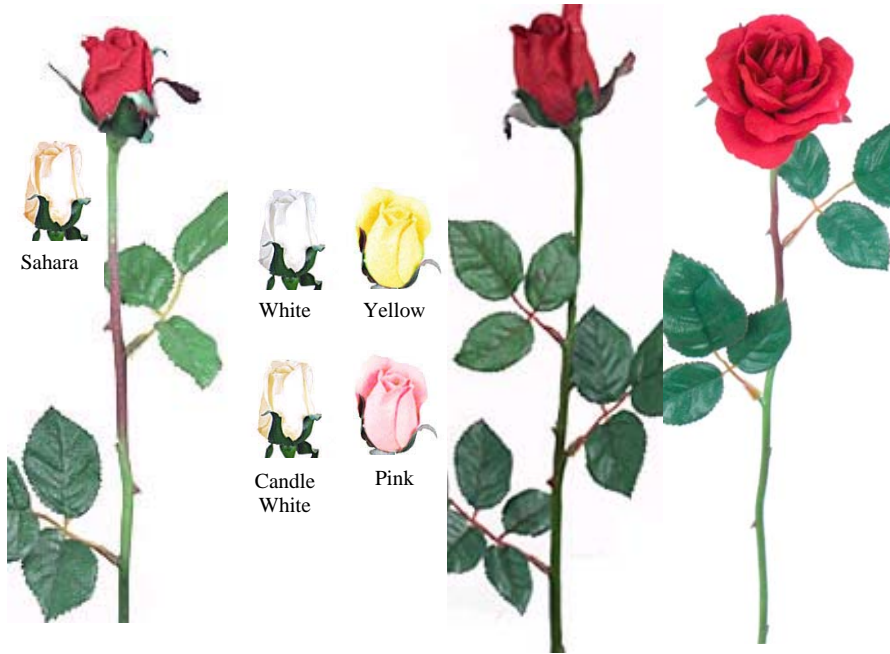

N09 S21050RD
Small Planters Rosebud
Red 1 3/4" Head
Also Sahara, White
1.29-36 1.39-12 1.59 ea.

N09 S21056RD
Red Planter Rose Bud
2 1/4" Head
12/Box 27.99-8 29.99 box
Also Colors Above Left

N09 S21052RD
Planters Rose
Red 12/box
23.99-6 26.99 Box
Also Colors Above Right