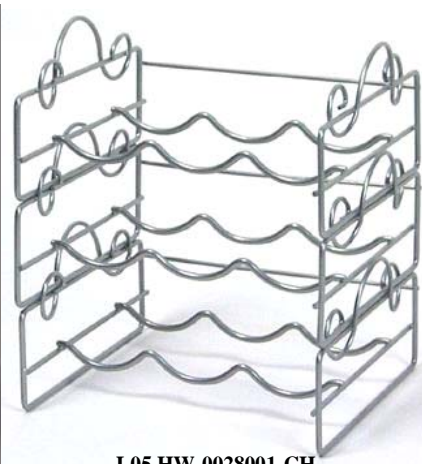

B47 77121
8"x7" Chef Wine Holder
(Can Hold Glass)
7.99-8 8.50 ea

K18 0057-81546
10" LSU Wine Suit w/
Tiger Stripe Neoprene
4.39-12 4.79-6 4.99 ea

E18 8BCHH3819
cork & bottle holder
8x12x4 helmet new
orleans saints
23.99 ea

E18 2BHS3819A
saints g-shoe wine
bottle holder
11.5"lx7"h
20.99-6 22.99 ea

E18 2BHS921A
lsu glitter-shoe
wine bottle holder
11.5"lx7"h
20.99-6 22.99 ea

E18 2BHS3819
New Orleans Saints
shoe bottle holder
11.5"lx7"h
22.99-6 24.99 ea

E18 2BHS921
LSU tiger head shoe
bottle holder
11.5"lx7"h
17.99-6 18.99 ea

L05 HW-0032001-CH
4 Tier, 24 Bottle Wine Rack Wood & Metal
24.99-3 27.99 ea
L05 HW-0030001-CH
9 Bottle Wine Rack 3 Units Wood & Chrome
13.99-6 14.99 ea