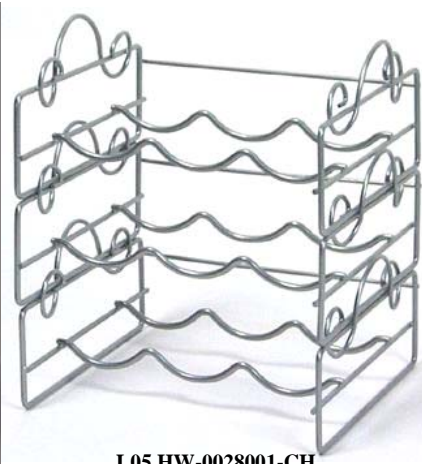

**K18 0057-81546**  
10" LSU Wine Suit w/  
Tiger Stripe Neoprene  
4.39-12 4.79-6 4.99 ea

**D28 KLY35024**  
Bottle/Wine Holder. Tin  
3.29-12 3.79-6 3.99 ea

**D28 KLY35025**  
2-Bottle/Wine Holder. Tin  
5.50-6 5.99 ea

More barware can be found  
in our Saints brochure

**S14RWX151,2,3**  
9" Wine Bottle Holder 3 Asst.  
9.99 set (3.33 ea.)

**L05 HW-0032001-CH**  
4 Tier, 24 Bottle Wine Rack Wood & Metal  
24.99-3 27.99 ea  
**L05 HW-0030001-CH**  
9 Bottle Wine Rack 3 Units Wood & Chrome  
13.99-6 14.99 ea

**L05 HW-0028001-CH**  
9 Bottle Chrome Wine Rack 3 Units  
7.99-6 8.99 ea

**S63 1224**  
fleur de lis 4-bottle  
holder/utensil holder  
9.50-6 9.99 ea

**S64 41418**  
10" large stainless steel  
cocktail shaker  
3.50-6 3.99 ea