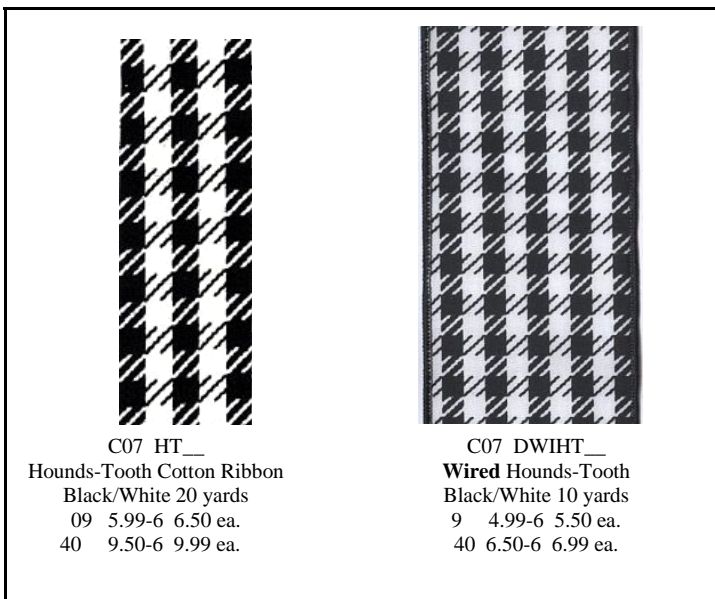

J03 X319740-12
 #40 red/white hounds tooth
 wired ribbon 10 yds
4.50 ea

J03 U301-1301
 #40 wired crimson/white
 college ribbon 10 yds
 showing front/back
3.99-6 4.50 ea

C07 HT
 Hounds-Tooth Cotton Ribbon
 Black/White 20 yards
 09 **5.99-6 6.50 ea.**
 40 **9.50-6 9.99 ea.**