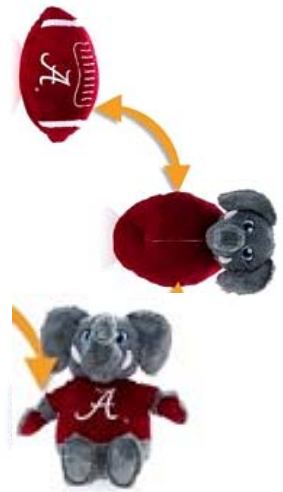

S71 1080POAL
reverse-a-pal Alabama
NCAA 14484 12"
14.99-8 15.99 ea